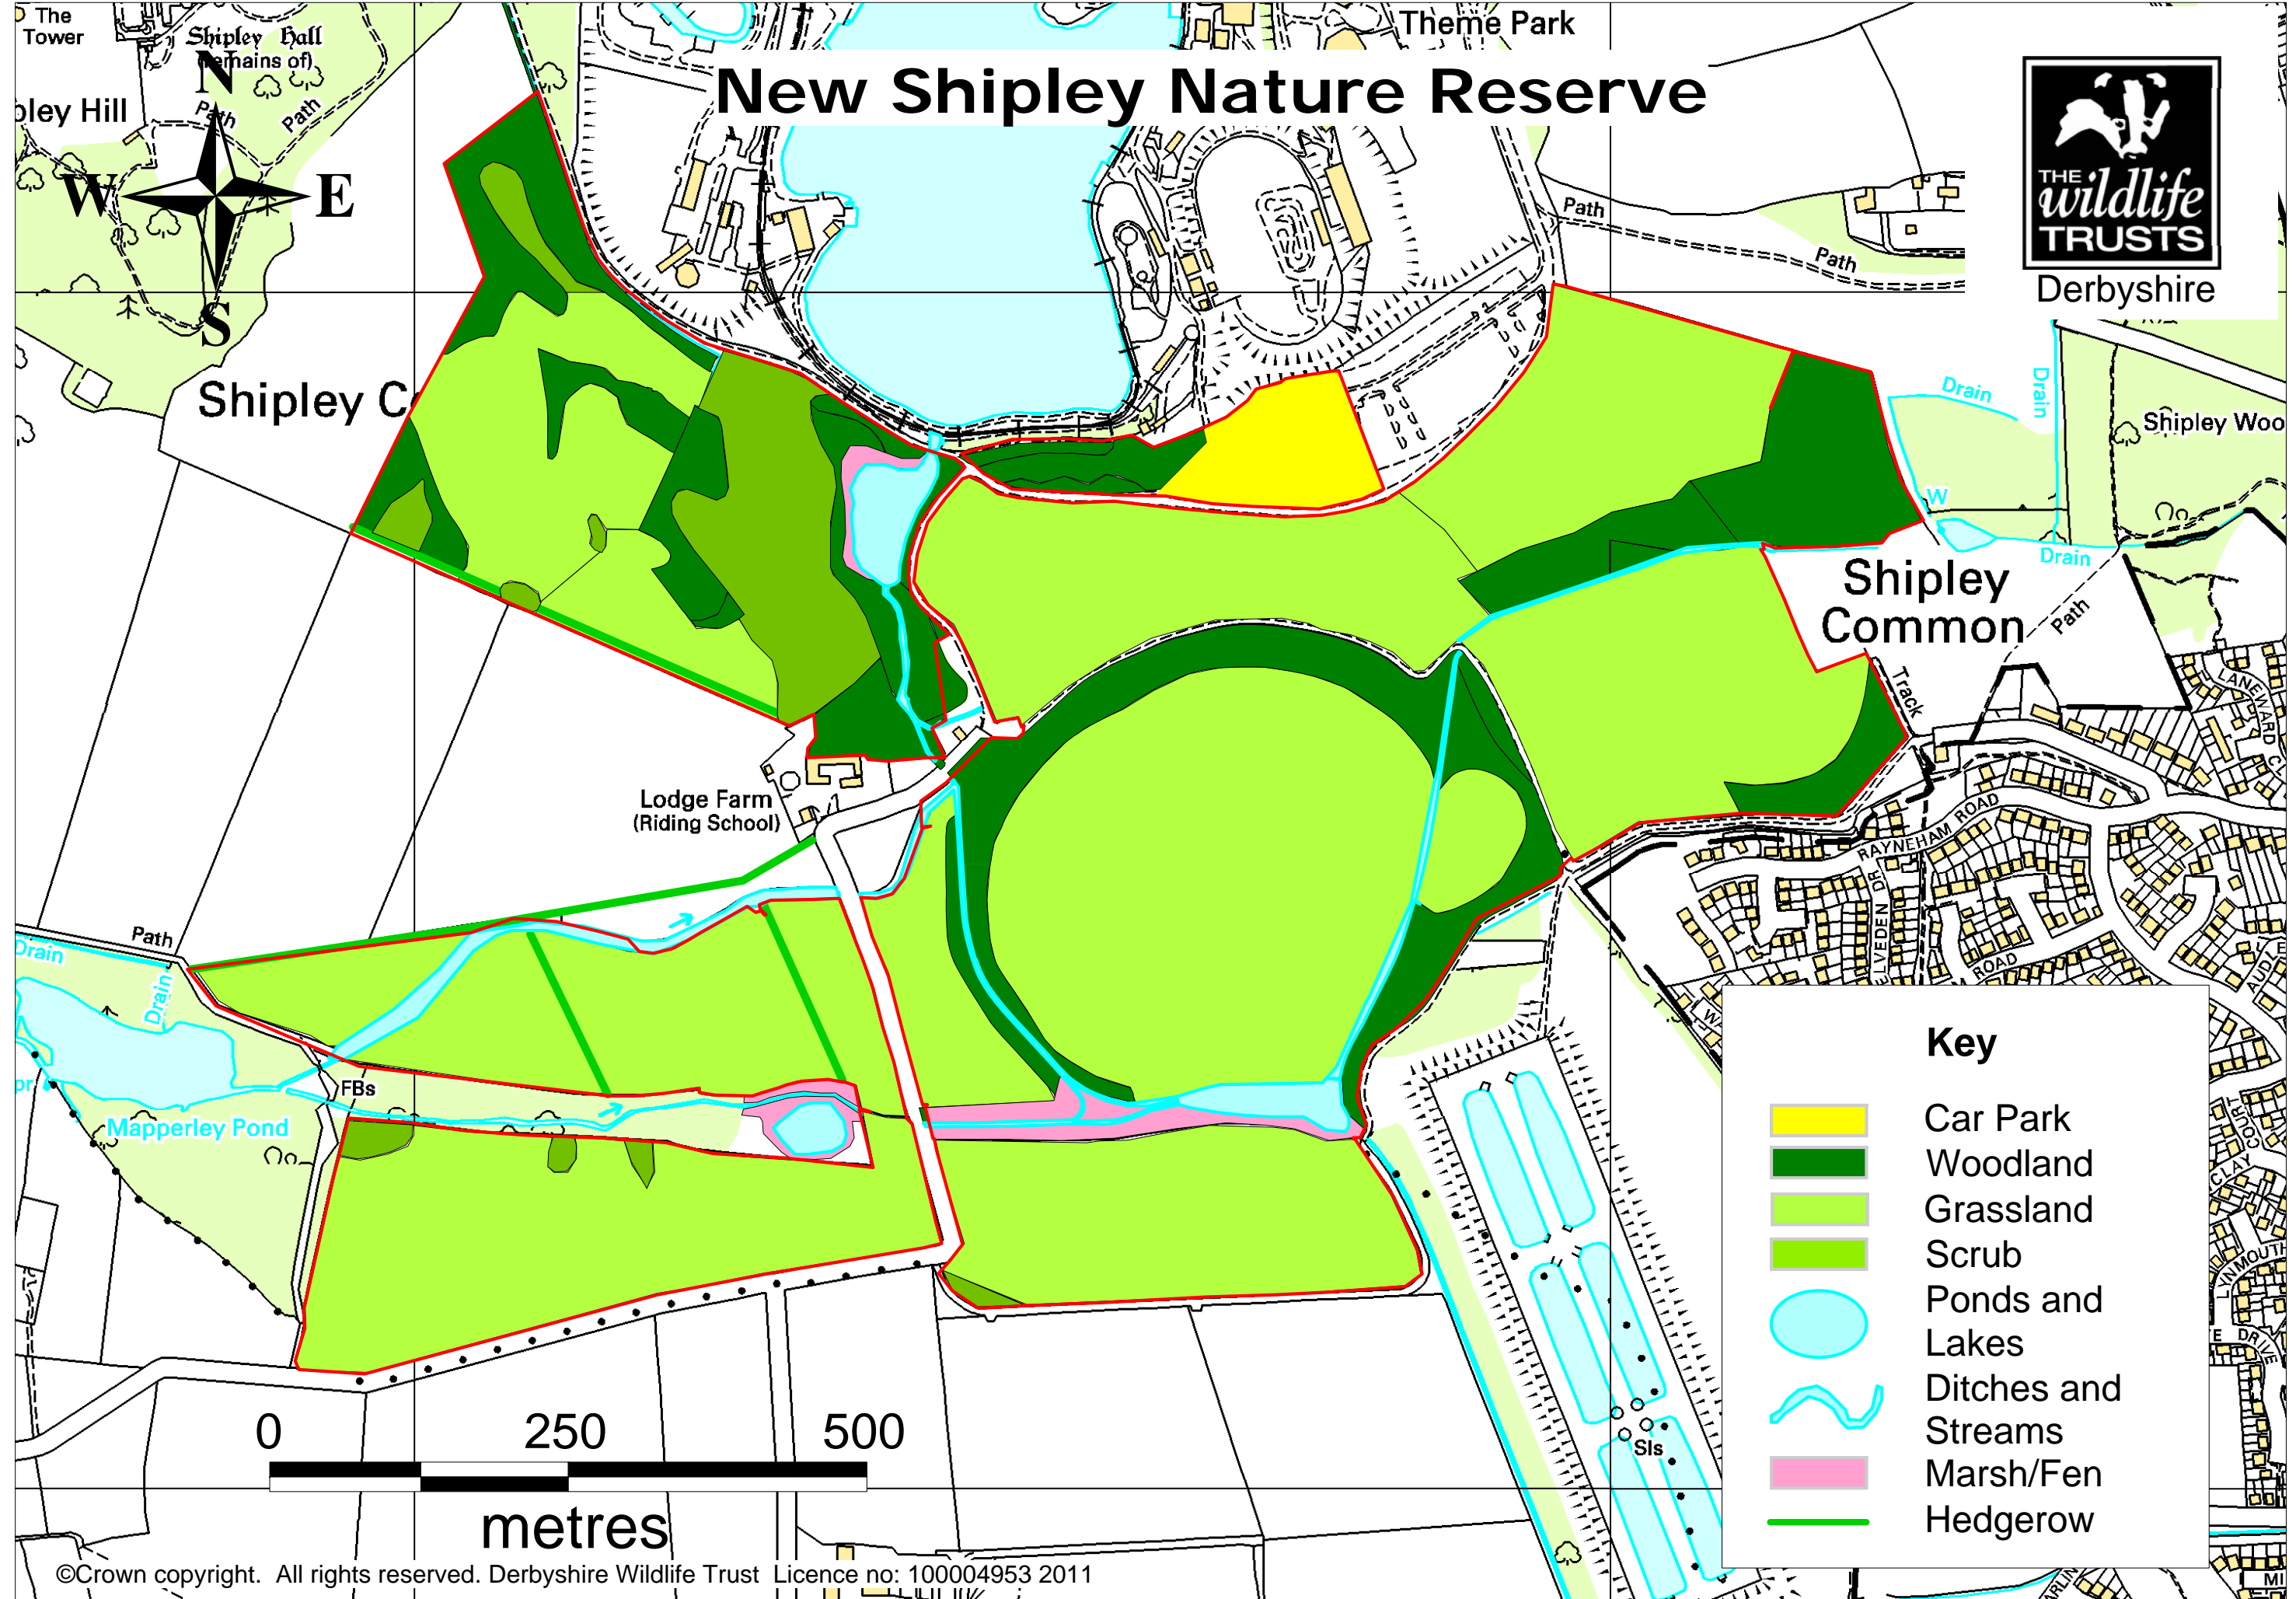

# New Shipley Nature Reserve

Derbyshire

**Key**

- Car Park
- Woodland
- Grassland
- Scrub
- Ponds and Lakes
- Ditches and Streams
- Marsh/Fen
- Hedgerow