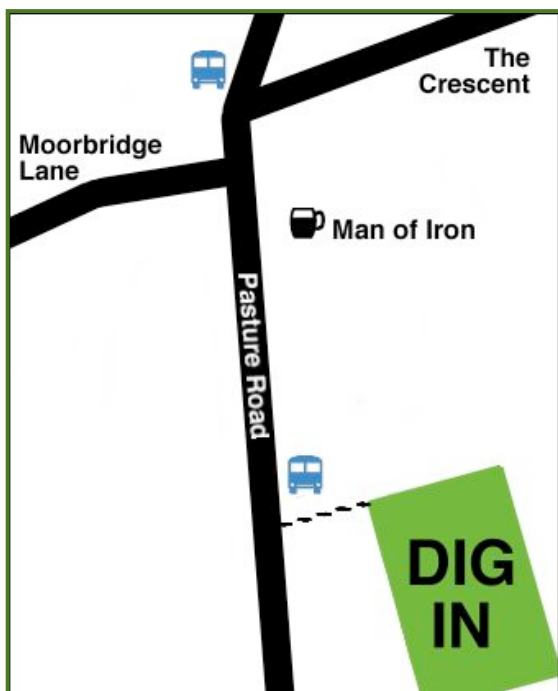

- Join our friendly volunteer sessions;
Wednesday & Saturday mornings
10:00-12:00

The **Dig In Community Allotment** is situated on the Albany allotment site (near the Man of Iron pub), Pasture Road, Stapleford. **NG9 8HZ**